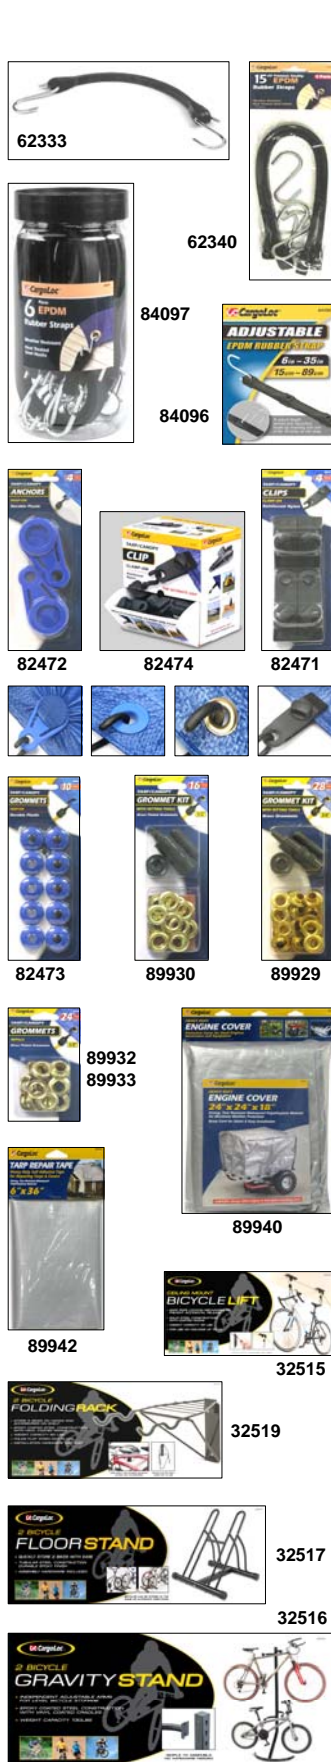

MODEL	UPC # 035794-	DESCRIPTION	PKG TYPE	SHIP PACK	CASE PACK	CASE WT	CASE CUBE

EPDM RUBBER STRAPS

62333	62333-3	9" EPDM Strap - Steel Hooks	Tag	72	144	26.75	1.28
62334	62334-0	15" EPDM Strap - Steel Hooks	Tag	60	120	27.28	1.28
62335	62335-7	21" EPDM Strap - Steel Hooks	Tag	48	96	25.09	1.28
62336	62336-4	31" EPDM Strap - Steel Hooks	Tag	36	72	26.84	1.28
84096	84096-9	Adjustable 31" EPDM Strap - Steel Hooks	Sleeve	6	36	16.55	0.61
62337	62337-1	41" EPDM Strap - Steel Hooks	Tag	24	48	21.20	1.28
62339	62339-5	2 Pc. 9" EPDM Straps - Steel Hooks	Bag	6	36	11.00	0.91
62340	62340-1	2 Pc. 15" EPDM Straps - Steel Hooks	Bag	6	36	17.00	0.91
62341	62341-8	2 Pc. 21" EPDM Straps - Steel Hooks	Bag	6	36	19.00	1.02
62342	62342-5	2 Pc. 31" EPDM Straps - Steel Hooks	Bag	6	36	23.00	1.16
62343	62343-2	2 Pc. 41" EPDM Straps - Steel Hooks	Bag	6	36	27.59	1.77
84097	84097-6	6 Pc. Assortment - Steel Hooks	Tube	4	12	44.10	1.66
62344	62344-9	10 Pc. Assortment - Steel Hooks	Bag	4	12	52.50	1.27

TARP / CANOPY CLIPS

82471	82471-6	4 Pc. Tarp Clips - Clamp On, Nylon	Blister	4	16	6.60	0.40
82471CS	82471-6	4 Pc. Tarp Clips - Clamp On, CLIP STRIP	Blister	12	72	27.60	2.30
82474	82474-7	Tarp Clip - Bulk: 50 pcs in Display Box	Bulk	1	2	8.00	0.33
82472	82472-3	4 Pc. Tarp Anchors - Snap On, Plastic	Blister	4	24	7.50	0.60

TARP / CANOPY GROMMETS

82473	82473-0	10 Pc. Grommets - Snap On, Plastic	Blister	4	24	5.50	0.36
89929	89929-5	28 Pc. 3/8" Grommet Kit w/ Tools, Brass	Blister	4	24	19.00	0.60
32576	32576-3	24 Pc. 3/8" Grommet Kit w/ Tools, Steel	Blister	4	16	17.60	0.32
89930	89930-1	16 Pc. 1/2" Grommet Kit w/ Tools, Steel	Blister	4	24	20.00	0.60
89932	89932-5	24 Pc. 3/8" Grommet Refills, Brass	Blister	4	24	4.00	0.36
89933	89933-2	24 Pc. 1/2" Grommet Refills, Steel	Blister	4	24	4.50	0.36

TARP REPAIR TAPE

89942	89942-4	6" x 36" Heavy Duty Tarp Repair Tape	Bag	6	36	4.30	0.21

ENGINE / GENERATOR COVER

89940	89940-0	24" x 24" x 18" Engine Cover - Polyethylene	Bag	4	24	27.12	4.30

BICYCLE STORAGE

32515	32515-1	Bicycle Lift, Ceiling Mount	Box	10	10	38.60	1.39
32516	32516-9	2 Bicycle Gravity Stand	Box	2	2	55.15	3.31
32517	32517-6	2 Bicycle Floor Stand	Box	4	4	37.50	2.46
32519	32519-3	2 Bicycle Folding Rack, Wall Mount	Box	6	6	39.70	2.54